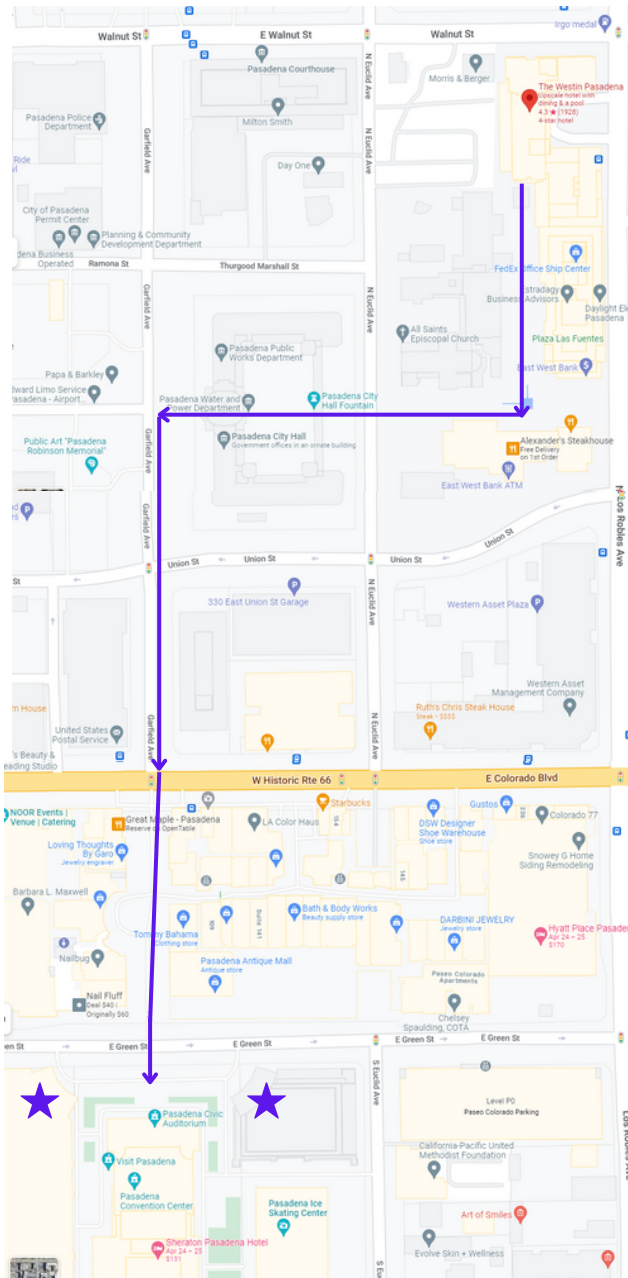

The Westin Pasadena → Pasadena Convention Center Walking Map

1. Start @ The Westin Pasadena (191 N Los Robles Ave, Pasadena, CA 91101)
2. Exit the back doors, off the Westin Patio and walk through the courtyard
3. Turn right (heading towards Pasadena City Hall)
4. Cross N Euclid Ave and pass through Pasadena City Hall (you can avoid stairs by taking a left on Euclid Ave and then right on Union St)
5. Take a left on Garfield Ave
6. Cross E Colorado Blvd (W Historic Route 66)
7. Continue on Garfield Ave
8. Cross E Green St
9. Arrive @ Pasadena Convention Center (300 E Green St, Pasadena, CA 91101)